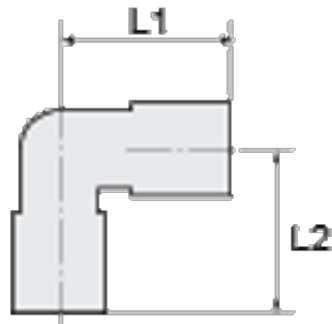

Article number: 5864301212ES

Description: Stainless steel, angle 43.012-12 ES, Ø12 - G 1/2"
cylindrical thread

Measures

af = -
L1 = 28
L2 = 31
NV = 22